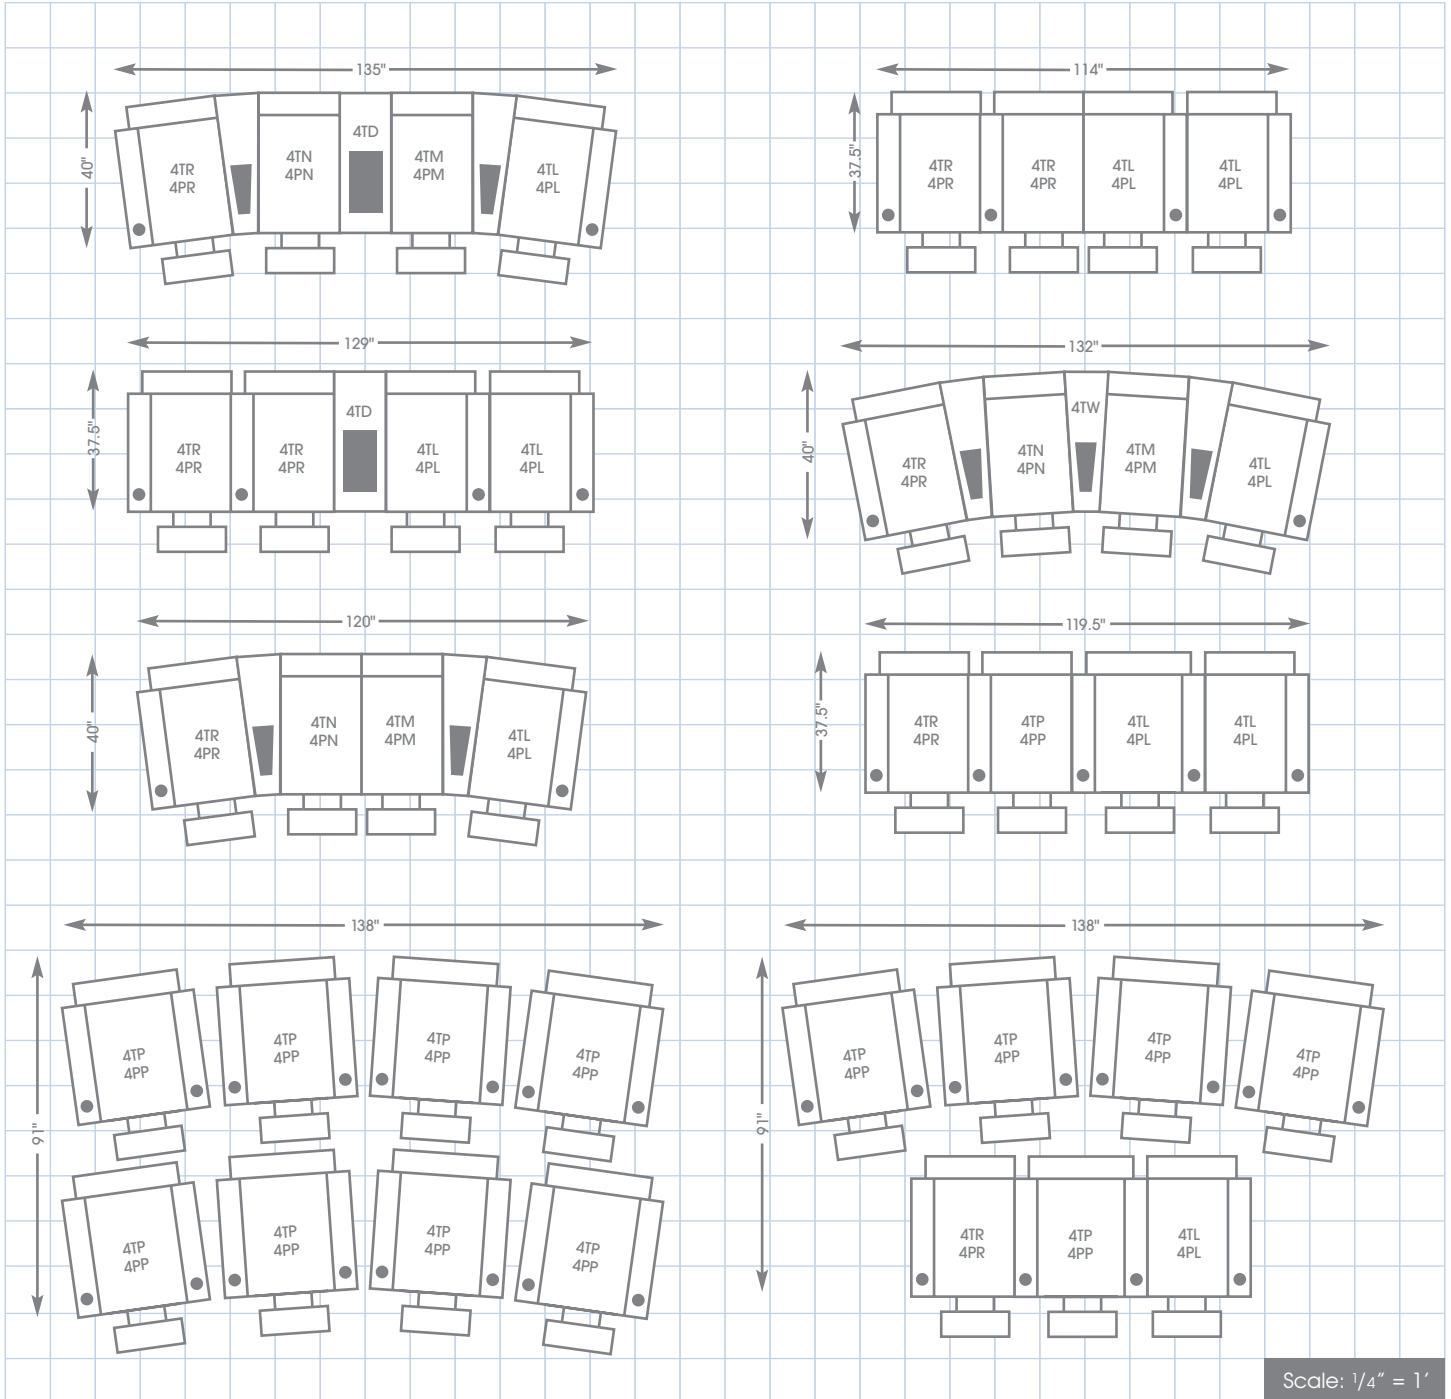

Combine any number of seats into curved or straight rows with built-in beverage holders, trays and optional power reclining.

4TR - Right Arm Recliner
 4PR - Right Arm Power Recliner

4TL - Left Arm Recliner
 4PL - Left Arm Power Recliner

4TR/4PR
Right Arm Recliner
or Power Recliner
40" H 28.5" W 37.5" D

4TL/4PL
Left Arm Recliner
or Power Recliner
40" H 28.5" W 37.5" D

4TN/4PN
Right Wedge or
Power Wedge Recliner
40" H 33.5" W 37.5" D

4TM/4PM
Left Wedge or
Power Wedge Recliner
40" H 33.5" W 37.5" D

4TP/4PP
Two Arm Recliner
or Power Recliner
40" H 34" W 37.5" D

4TD
Console
With Drawer
24.5" H 15" W 37.5" D

4TW
Wedge
With Tray
27" H 12" W 37.5" D

Choose from the popular configurations shown below or customize your own home theater seating.

Scale: 1/4" = 1'

La-Z-Boy® products are hand crafted and variations from standard dimensions and appearance can occur.

SPACE CONSIDERATIONS: When combining rows of theater seating, allow for a minimum of 24" between rows. For optimal viewing, tier rows at least 6", keeping in mind a ceiling height of 10' may be required.